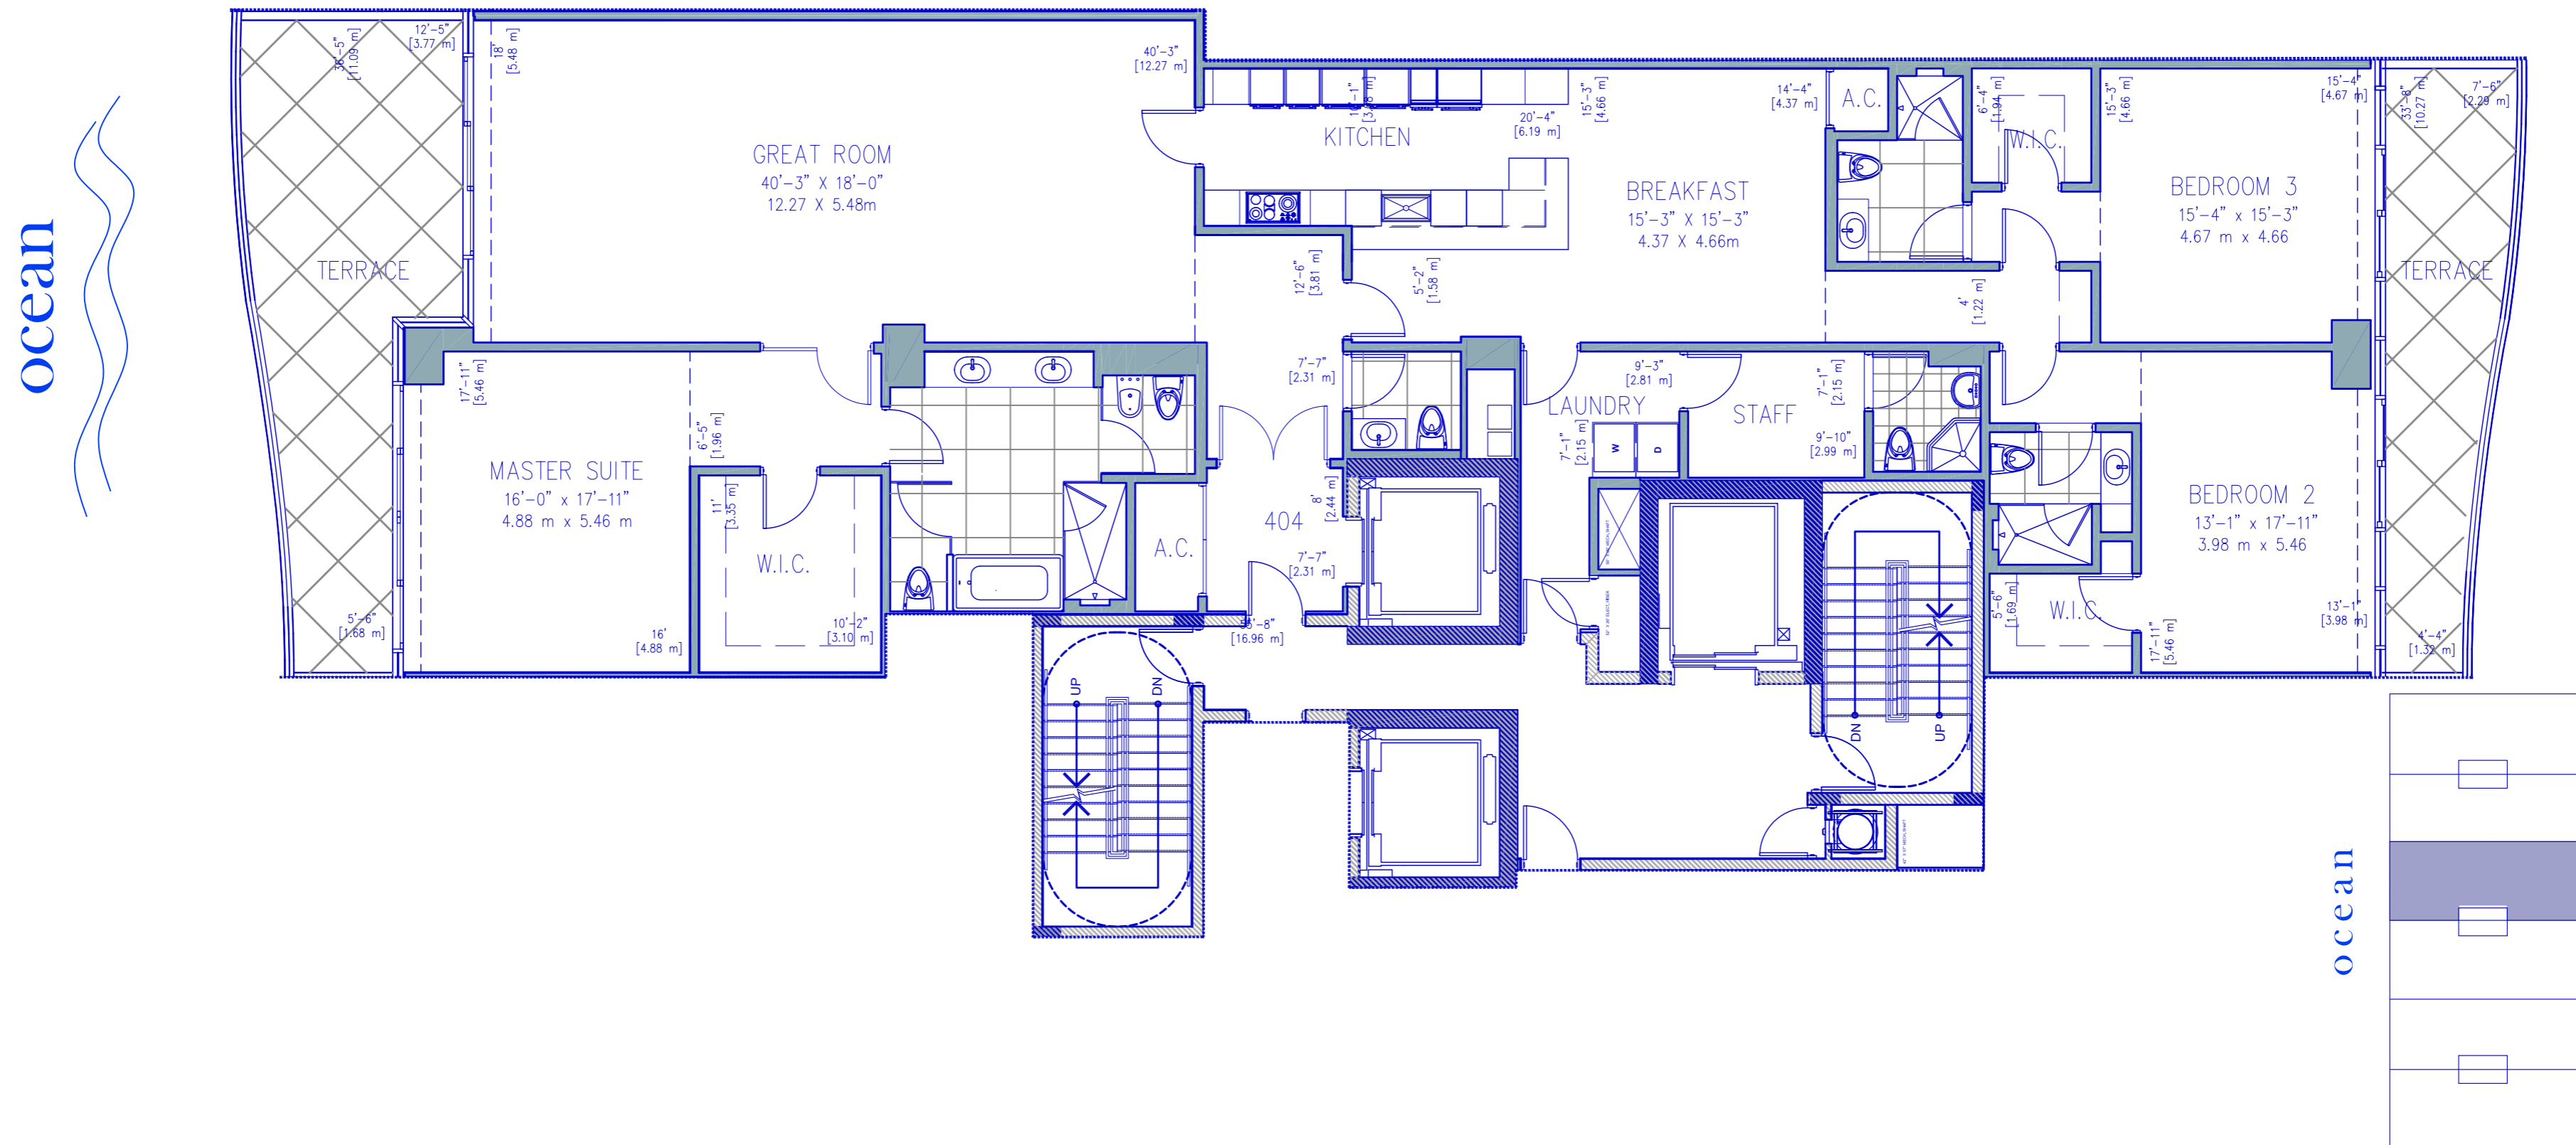

## RESIDENCE

RESIDENCE	3,378.00 sq. ft.	313.82 sq. mt.
TERRACE	565.00 sq. ft.	52.49 sq. mt.
<b>Total:</b>	<b>3,943.00 sq. ft.</b>	<b>366.31 sq. mt.</b>

CHATEAU  
OCEAN RESIDENCES